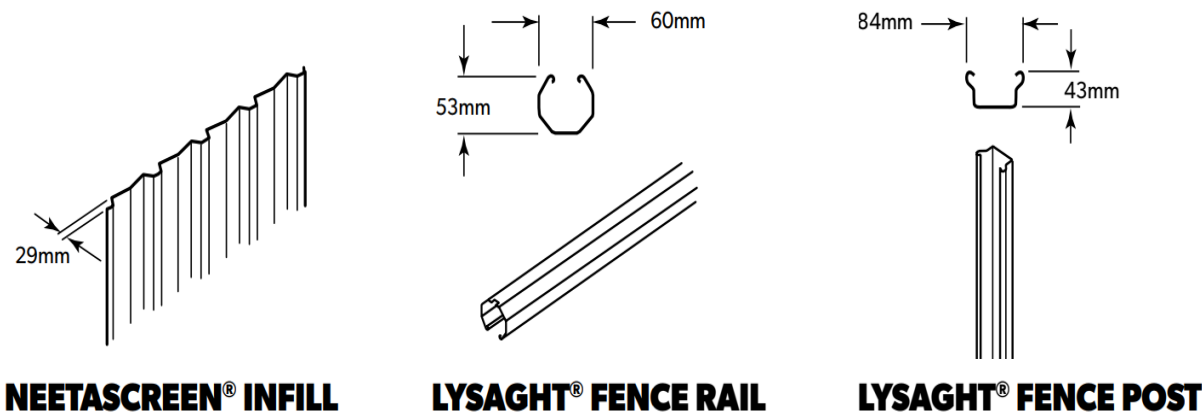

ALL PRICING INCLUDES GST

SMARTASCREEN

BLUESCOPE LYSAGHT AN OUR TOWN FENCING ARE MANUFACTURED USING GENUINE BLUESCOPE COLOR-BOND MATERIAL AND ARE AVAILABLE IN BOTH SAW-TOOTH PROFILE (SMARTASCREEN) AND TRIMDECK PROFILE (NEETASCREEN). BLUESCOPE LYSAGHT HAS A HEXAGONAL RAIL AND OUR TOWN HAS A SQUARE RAIL 2365 LONG.