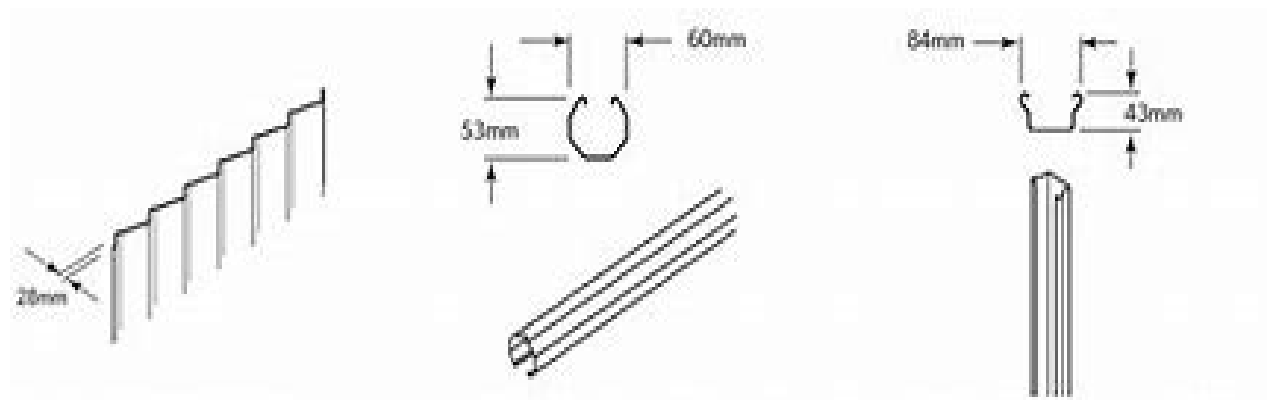

ALL PRICING INCLUDES GST

SMARTASCREEN

BLUESCOPE LYSAGHT AN OUR TOWN FENCING ARE MANUFACTURED USING GENUINE BLUESCOPE COLOR-BOND MATERIAL AND ARE AVAILABLE IN BOTH SAW-TOOTH PROFILE (SMARTASCREEN) AND TRIMDECK PROFILE (NEETASCREEN). BLUESCOPE LYSAGHT HAS A HEXAGONAL RAIL AND OUR TOWN HAS A SQUARE RAIL 2365 LONG.

NEETASCREEN® INFILL

LYSAGHT® FENCE RAIL

LYSAGHT® FENCE POST

SMARTASCREEN® INFILL

LYSAGHT® FENCE RAIL

LYSAGHT® FENCE POST

INDIVIDUAL PRICING

Channel posts	Rails	Sheets
2100 \$14	2350 \$15	1190 \$19
2400 \$15	2365 \$15	1490 \$21
2700 \$ 18	3100 \$18	1790 \$23
3000 \$18		2090 \$26
		2390 \$36