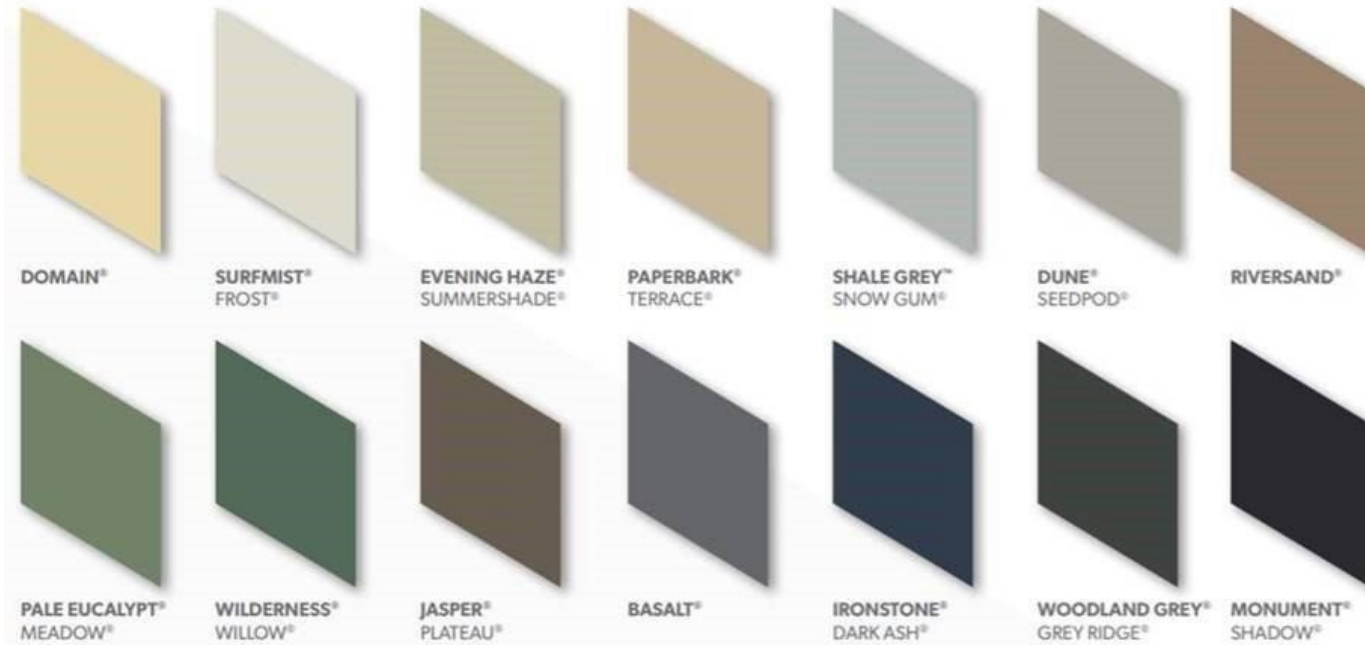

COLORBOND® STEEL STANDARD FENCING COLOUR RANGE

COLORBOND® STEEL SECONDARY & EXTENDED FENCING COLOUR RANGE

TGT fencing PTY LTD trading as Discount Fencing Supplies

BLUESCOPE LYSAGHT AND OUR TOWN

COLORBOND FENCING PRICE LIST

ALL PRICING INCLUDES GST

SMARTASCREEN

BLUESCOPE LYSAGHT AN OUR TOWN FENCING ARE MANUFACTURED USING GENUINE BLUESCOPE COLOR-BOND MATERIAL AND ARE AVAILABLE IN BOTH SAW-TOOTH PROFILE (SMARTASCREEN) AND TRIMDECK PROFILE (NEETASCREEN). BLUESCOPE LYSAGHT HAS A HEXAGONAL RAIL AND OUR TOWN HAS A SQUARE RAIL 2365 LONG.