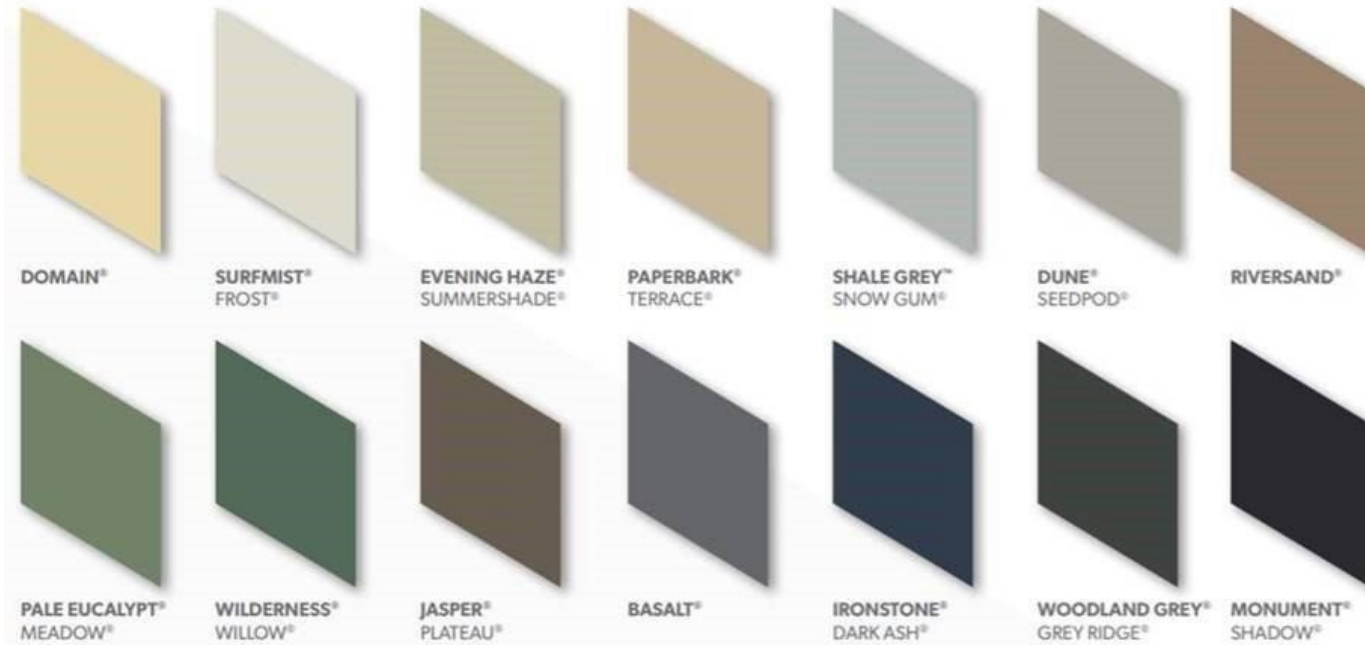

COLORBOND® STEEL STANDARD FENCING COLOUR RANGE

COLORBOND® STEEL SECONDARY & EXTENDED FENCING COLOUR RANGE

TGT fencing PTY LTD trading as Discount Fencing Supplies

BLUESCOPE LYSAGHT AND OZ WHITE

COLORBOND FENCING PRICE LIST

ALL PRICING INCLUDES GST

SMARTASCREEN

BLUESCOPE LYSAGHT AND STEEL LINE FENCING ARE MANUFACTURED USING GENUINE BLUESCOPE COLOR-BOND MATERIAL AND ARE AVAILABLE IN BOTH SAW-TOOTH PROFILE (SMARTASCREEN) AND TRIMDECK PROFILE (NEETASCREEN). BLUESCOPE LYSAGHT HAS A HEXAGONAL RAIL AND OZ WHITE HAS A SQUARE RAIL 2390 LONG.