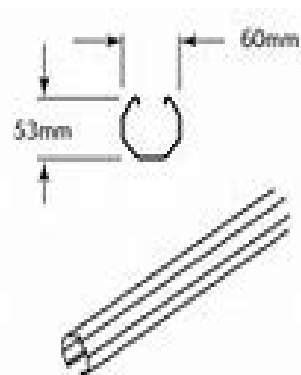

ALL PRICING INCLUDES GST

SMARTASCREEN

BLUESCOPE LYSAGHT AND STEEL LINE FENCING ARE MANUFACTURED USING GENUINE BLUESCOPE COLOR-BOND MATERIAL AND ARE AVAILABLE IN BOTH SAW-TOOTH PROFILE (SMARTASCREEN) AND TRIMDECK PROFILE (NEETASCREEN). BLUESCOPE LYSAGHT HAS A HEXAGONAL RAIL AND OZ WHITE HAS A SQUARE RAIL 2390 LONG.

NEETASCREEN® INFILL

LYSAGHT® FENCE RAIL

LYSAGHT® FENCE POST

SMARTASCREEN® INFILL

LYSAGHT® FENCE RAIL

LYSAGHT® FENCE POST

INDIVIDUAL PRICING

| Channel posts | Rails | Sheets |
|---------------|-----------|-----------|
| 2100 \$13 | 2350 \$13 | 1190 \$18 |
| 2400 \$14 | 2390 \$13 | 1490 \$20 |
| 2700 \$ 16 | 3100 \$17 | 1790 \$22 |
| 3000 \$17 | | 2090 \$25 |
| | | 2390 \$33 |

65 X 65 X 2400 \$65

SCREWS \$8/100 SCREWS

SHARK FINS \$25

GATE STILES

upto 2100H \$120/PAIR

CAPS \$1.20-\$2.00

HINGE AND LATCH SETS

\$25-\$40