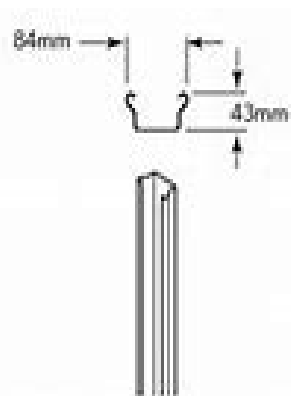

NEETASCREEN® INFILL

LYSAGHT® FENCE RAIL

LYSAGHT® FENCE POST

SMARTASCREEN® INFILL

LYSAGHT® FENCE RAIL

LYSAGHT® FENCE POST

INDIVIDUAL PRICING

| Channel posts | Rails | Sheets |
|---------------|-----------|-----------|
| 2100 \$13 | 2350 \$13 | 1190 \$18 |
| 2400 \$14 | 2390 \$13 | 1490 \$20 |
| 2700 \$ 16 | 3100 \$17 | 1790 \$22 |
| 3000 \$17 | | 2090 \$25 |
| | | 2390 \$33 |

65 X 65 X 2400 \$65

SCREWS \$8/100 SCREWS

SHARK FINS \$25

GATE STILES

upto 2100H \$120/PAIR

CAPS \$1.20-\$2.00

HINGE AND LATCH SETS

\$25-\$40