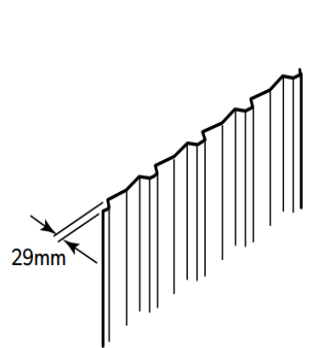

ALL PRICING INCLUDES GST

SMARTASCREEN

BLUESCOPE LYSAGHT AND STEEL LINE FENCING ARE MANUFACTURED USING GENUINE BLUESCOPE COLOR-BOND MATERIAL AND ARE AVAILABLE IN BOTH SAW-TOOTH PROFILE (SMARTASCREEN) AND TRIMDECK PROFILE (NEETASCREEN). BLUESCOPE LYSAGHT HAS A HEXAGONAL RAIL AND OZ WHITE HAS A SQUARE RAIL 2390 LONG.