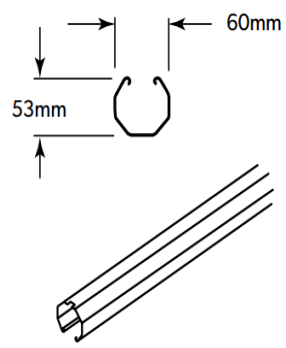

ALL PRICING INCLUDES GST

SMARTASCREEN

BLUESCOPE LYSAGHT AND STEEL LINE FENCING ARE MANUFACTURED USING GENUINE BLUESCOPE COLOR-BOND MATERIAL AND ARE AVAILABLE IN BOTH SAW-TOOTH PROFILE (SMARTASCREEN) AND TRIMDECK PROFILE (NEETASCREEN). BLUESCOPE LYSAGHT HAS A HEXAGONAL RAIL AND OZ WHITE HAS A SQUARE RAIL 2390 LONG.

NEETASCREEN® INFILL

LYSAGHT® FENCE RAIL

LYSAGHT® FENCE POST

SMARTASCREEN® INFILL

LYSAGHT® FENCE RAIL

LYSAGHT® FENCE POST

INDIVIDUAL PRICING

| Channel posts | Rails | Sheets |
|---------------|-----------|-----------|
| 2100 \$13 | 2350 \$13 | 1190 \$18 |
| 2400 \$14 | 2390 \$13 | 1490 \$20 |
| 2700 \$ 16 | 3100 \$17 | 1790 \$22 |
| 3000 \$17 | | 2090 \$25 |
| | | 2390 \$33 |