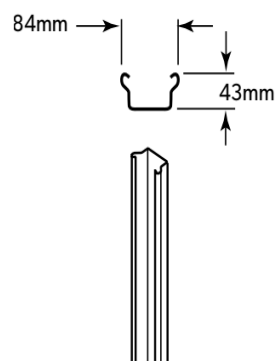

ALL PRICING INCLUDES GST

SMARTASCREEN

BLUESCOPE LYSAGHT AND STEEL LINE FENCING ARE MANUFACTURED USING GENUINE BLUESCOPE COLOR-BOND MATERIAL AND ARE AVAILABLE IN BOTH SAW-TOOTH PROFILE (SMARTASCREEN) AND TRIMDECK PROFILE (NEETASCREEN). BLUESCOPE LYSAGHT HAS A HEXAGONAL RAIL AND OZ WHITE HAS A SQUARE RAIL 2390 LONG.

NEETASCREEN® INFILL

LYSAGHT® FENCE RAIL

LYSAGHT® FENCE POST

SMARTASCREEN® INFILL

LYSAGHT® FENCE RAIL

LYSAGHT® FENCE POST

INDIVIDUAL PRICING

| Channel posts | Rails | Sheets |
|---------------|-----------|-----------|
| 2100 \$13 | 2350 \$13 | 1190 \$18 |
| 2400 \$14 | 2390 \$13 | 1490 \$20 |
| 2700 \$ 16 | 3100 \$17 | 1790 \$22 |
| 3000 \$17 | | 2090 \$25 |
| | | 2390 \$33 |